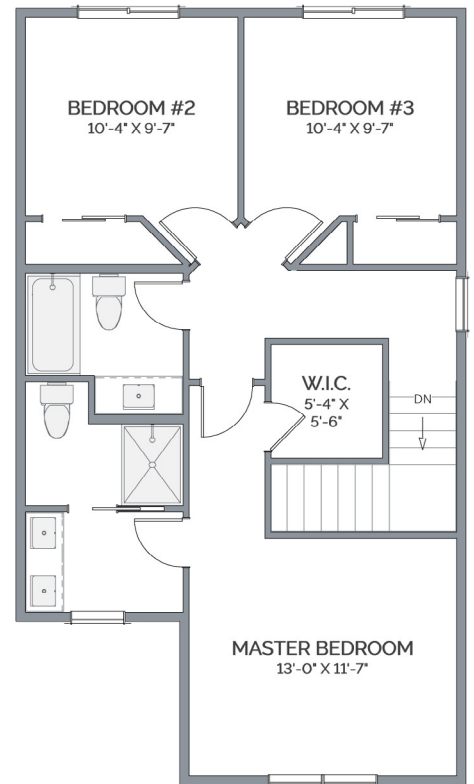

Inspire
HOMES

WILLOW

MODERN FARMHOUSE

1939 SF |  3+ |  2.5 |  2

MAIN FLOOR
1214 SQ FT

UPPER FLOOR
725 SQ FT

AVAILABLE ELEVATION STYLES
MODERN FARMHOUSE
TRADITIONAL

Renderings/photos may show optional upgrades not included in the base price