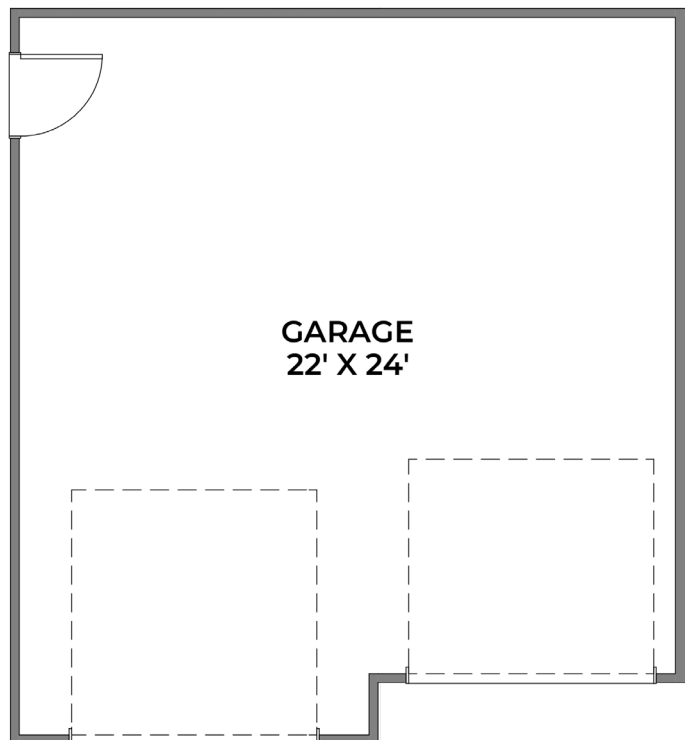

Inspire
HOMES

TWO-CAR GARAGE

RUSTIC MODERN

508 SF | 🚗 2

© Inspire Homes & John R Cox & Associates. All rights reserved. No use of this plan is permitted without the express written permission of both parties. Builder reserves the right to change plans and specifications without notice. Renderings/photos may show optional upgrades not included in the base price.