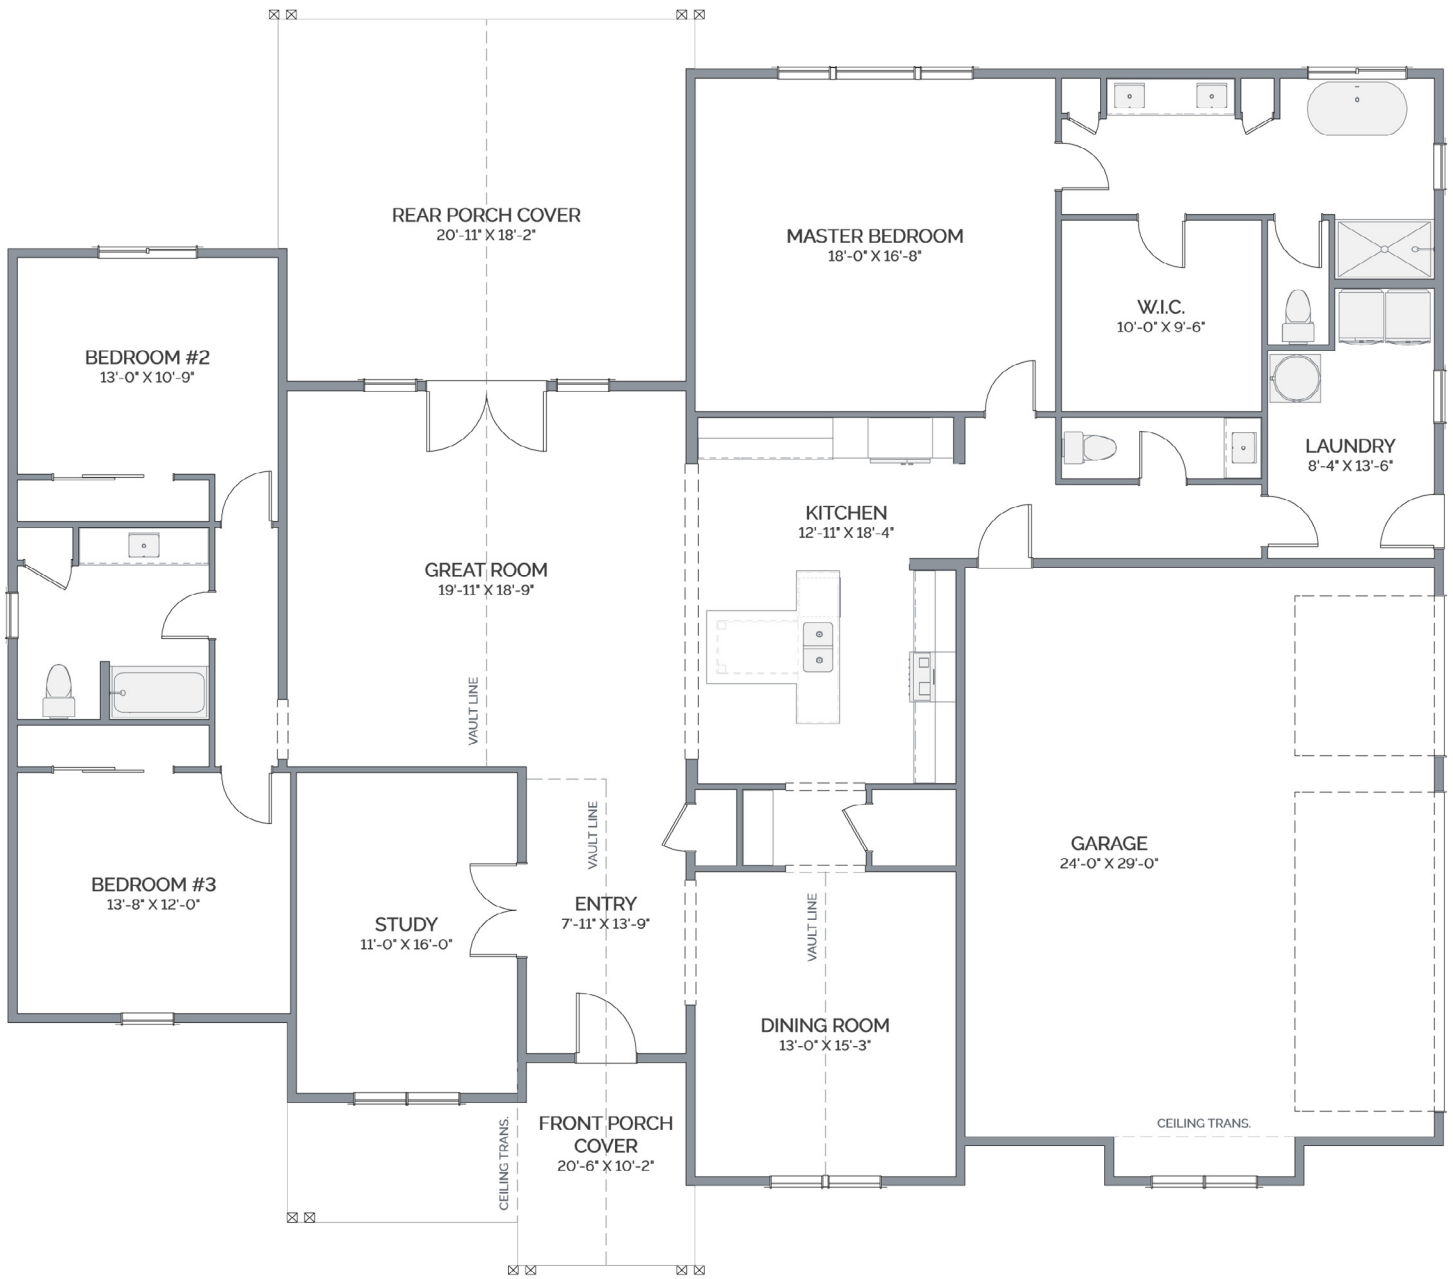

REDWOOD

MOUNTAIN TIMBER

2635 SF |  3+ |  2 |  3

AVAILABLE ELEVATION STYLES
 MOUNTAIN TIMBER
 MODERN FARMHOUSE
 NW CONTEMPORARY
 TRADITIONAL

Renderings/photos may show optional upgrades not included in the base price