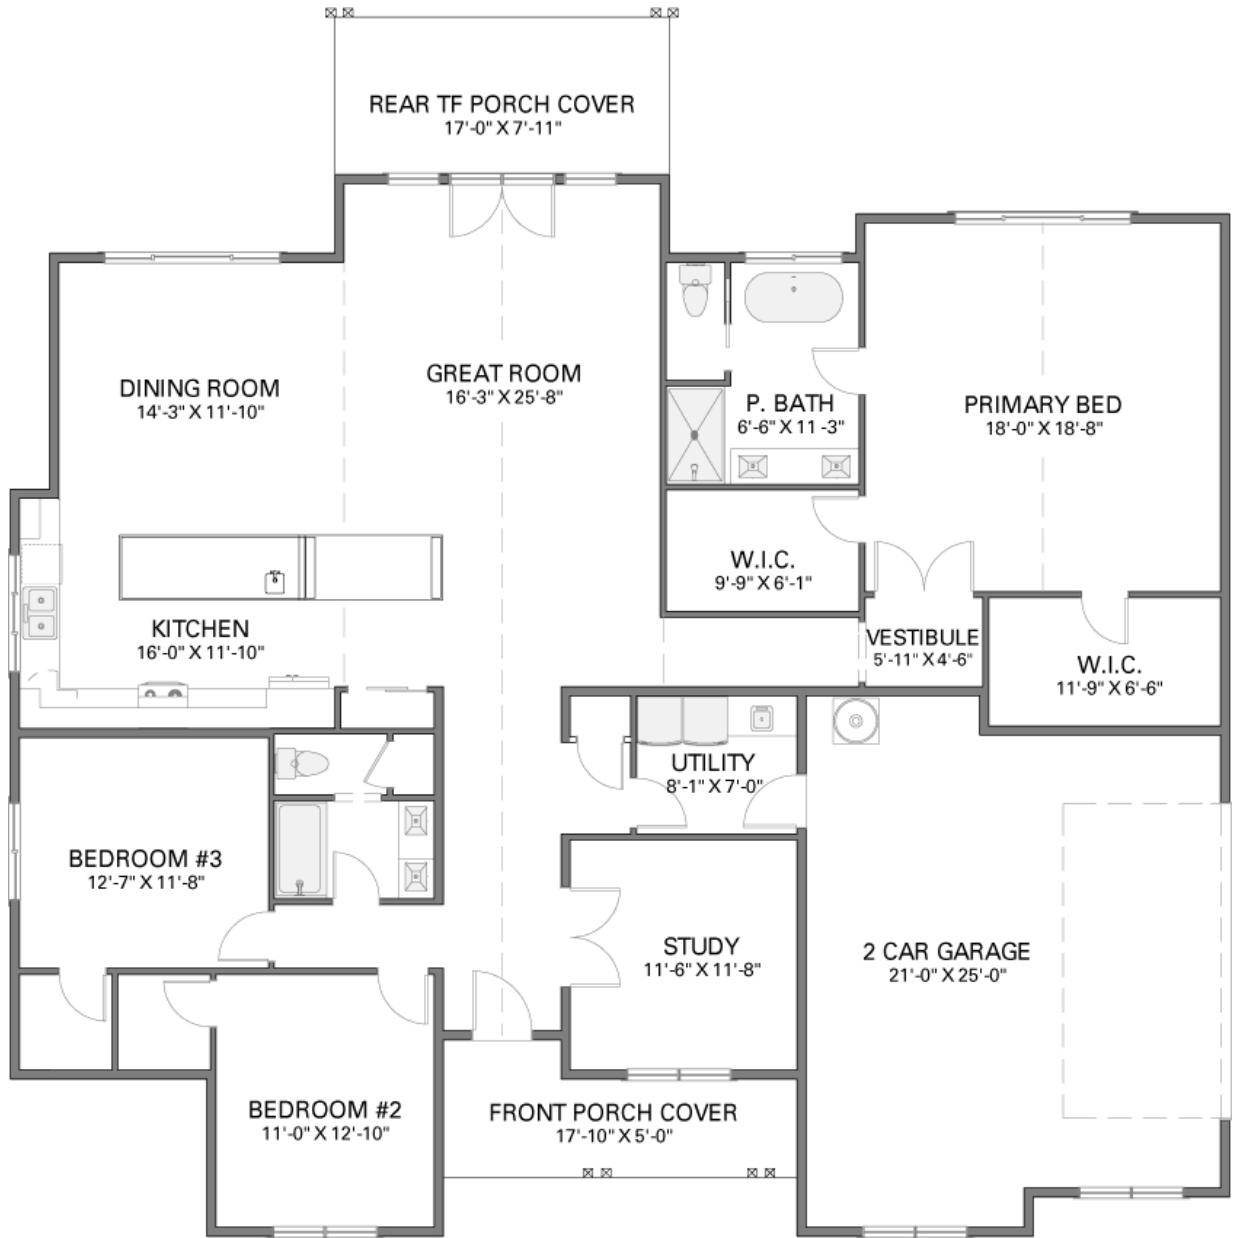

RED OAK

MOUNTAIN TIMBER

2375 SF |  3+ |  2 |  2

AVAILABLE ELEVATION STYLES

- MOUNTAIN TIMBER
- NW CONTEMPORARY
- MODERN FARMHOUSE

Renderings/photos may show optional upgrades not included in the base price