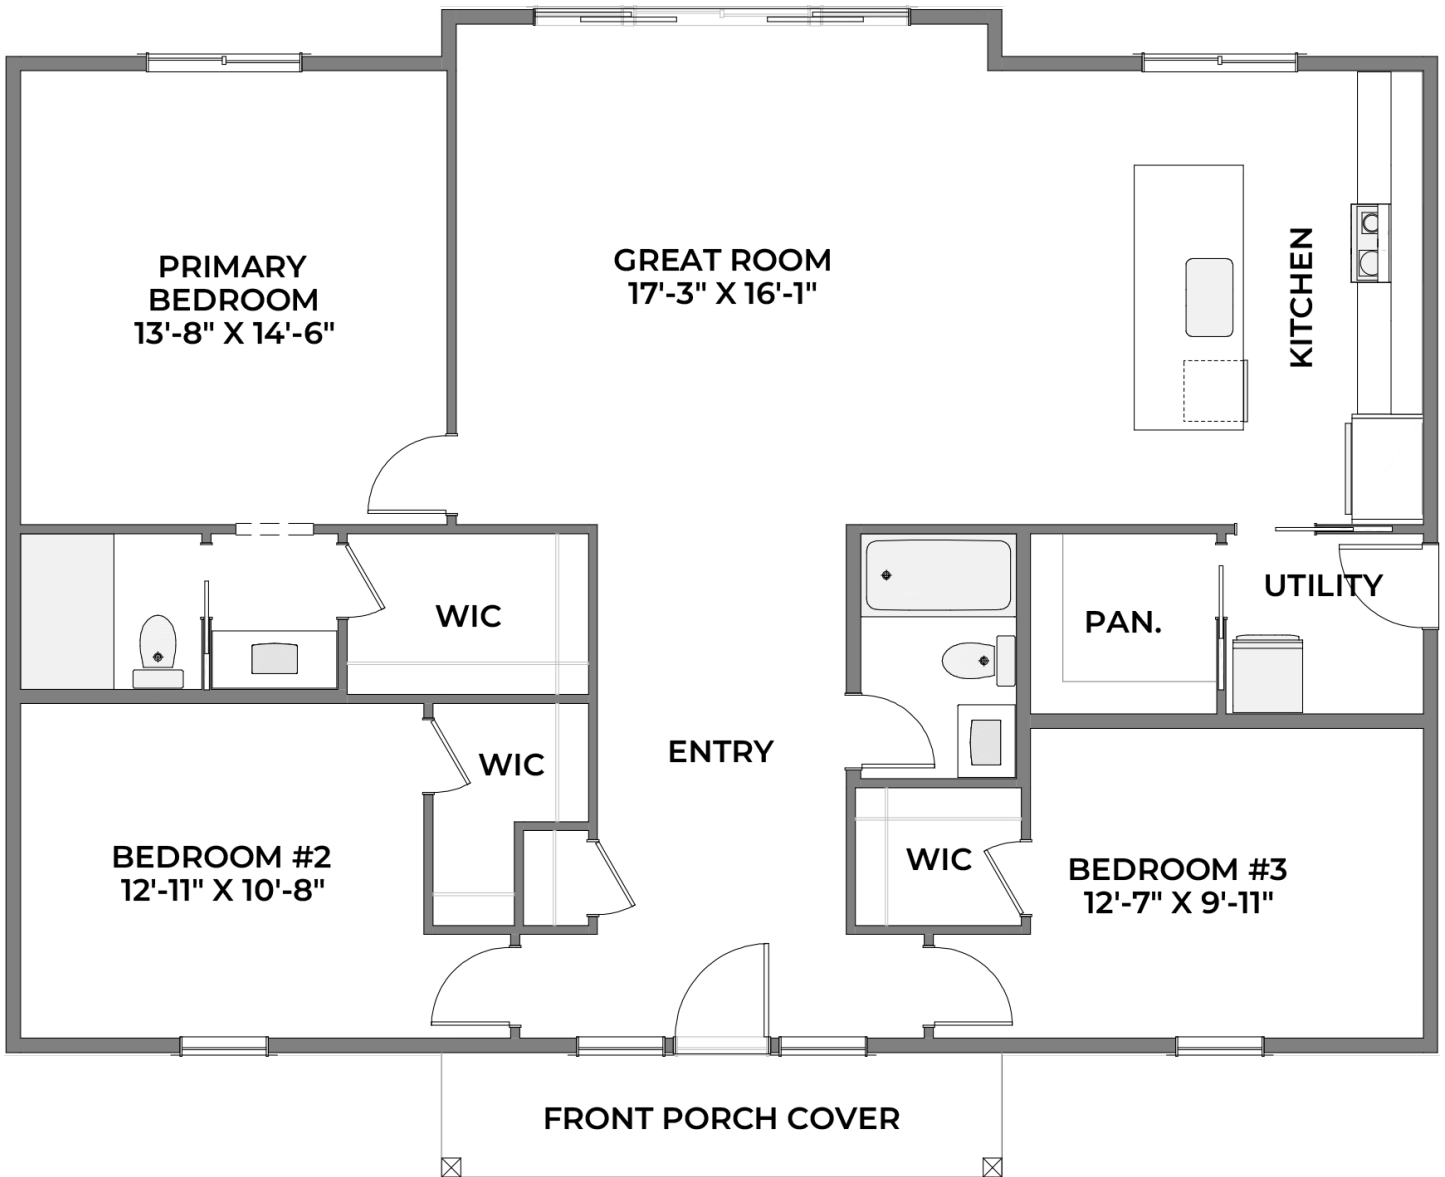

Inspire
HOMES

MEADOW

TIMBER BARNDO

1499 SF |  3 |  2

AVAILABLE ELEVATION STYLES

TIMBER BARNDO
 RUSTIC MODERN

Renderings/photos may show optional upgrades not included in the base price