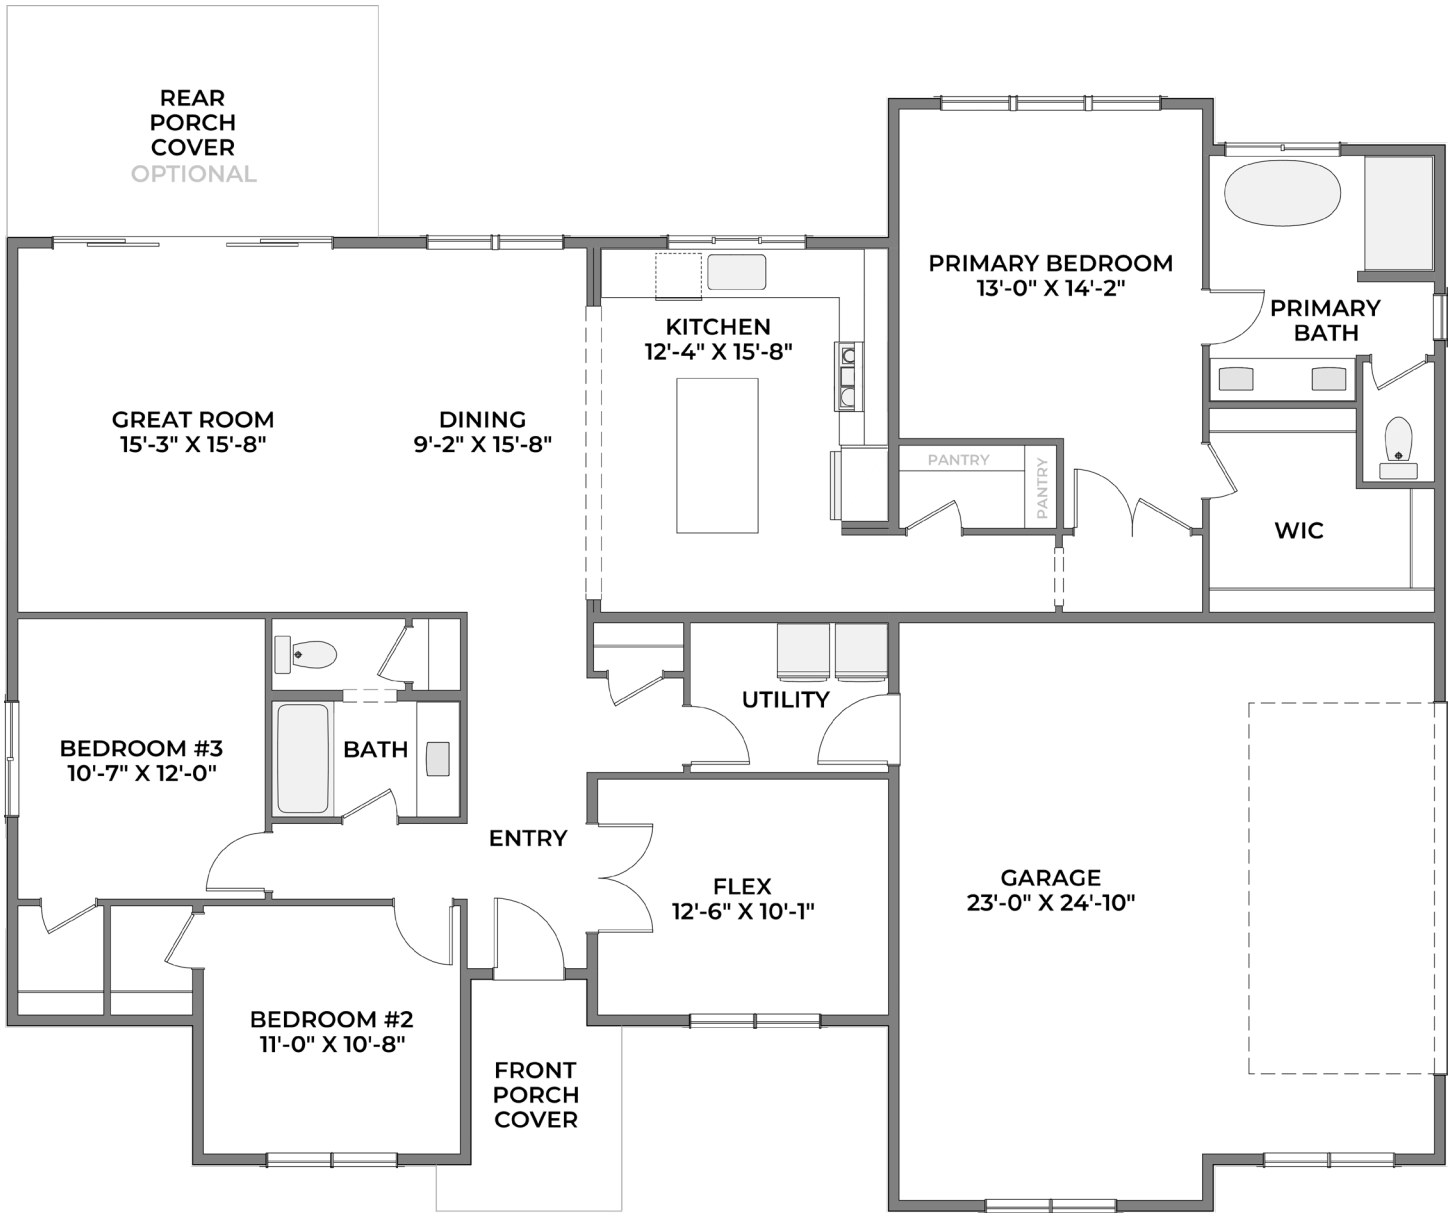

MADRONA

MOUNTAIN TIMBER

1885 SF |  3+ |  2 |  2

AVAILABLE ELEVATION STYLES
MOUNTAIN TIMBER

Renderings/photos may show optional upgrades not included in the base price