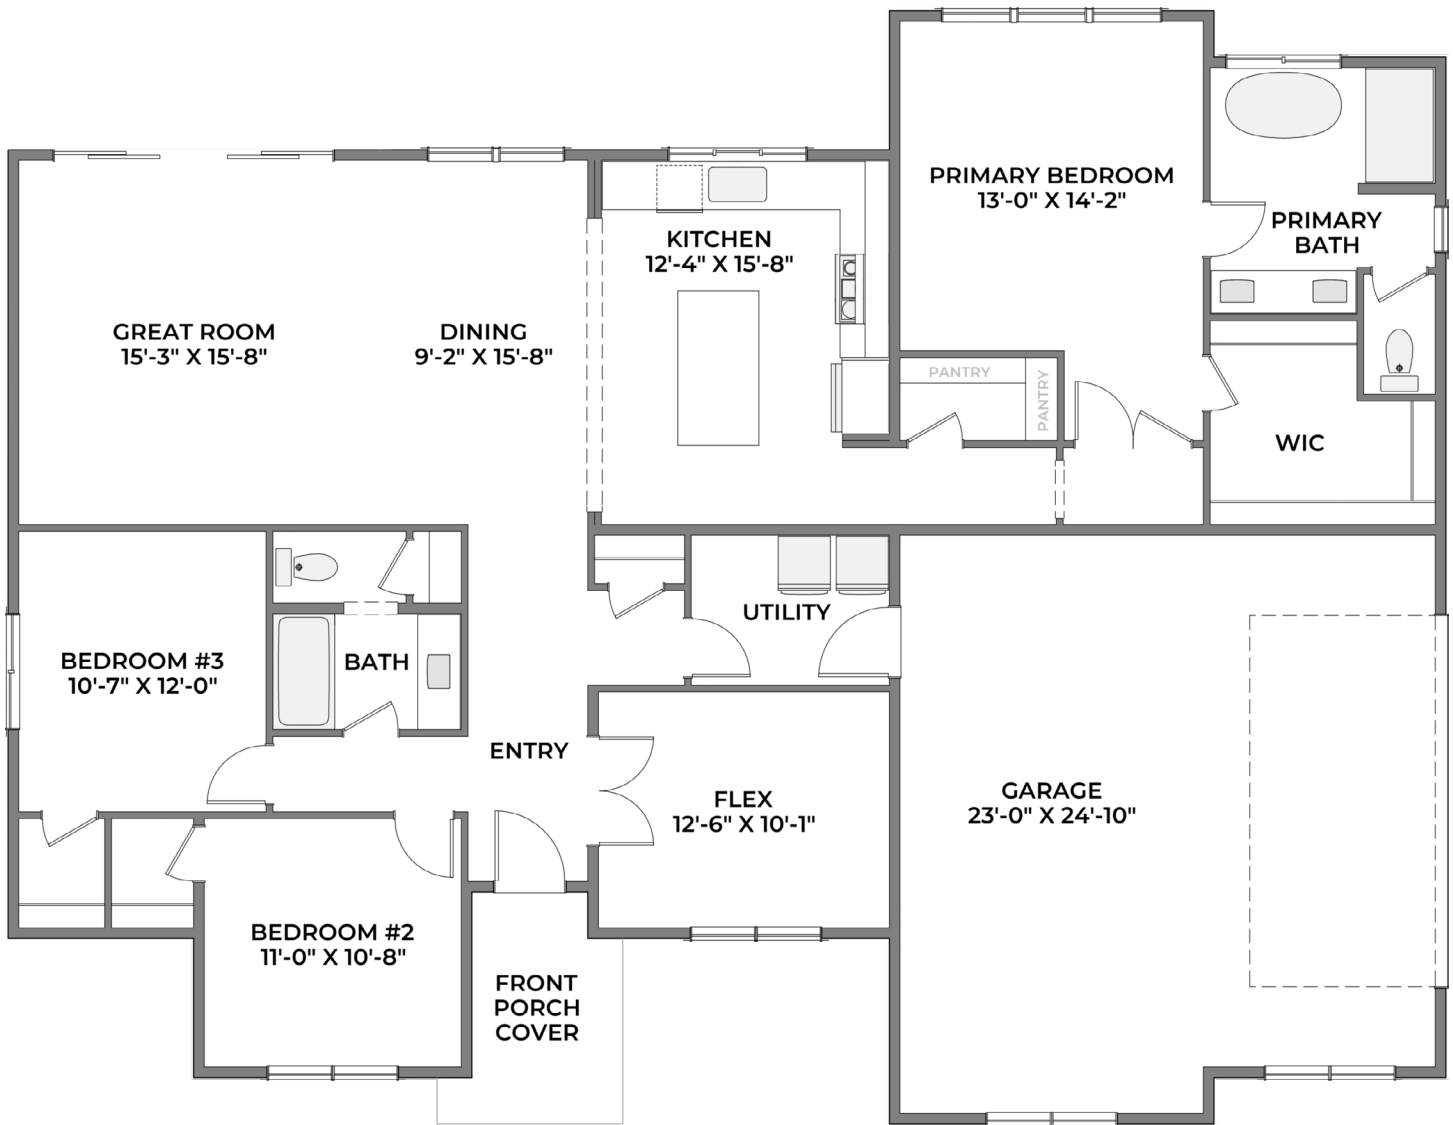

Inspire
HOMES

MADRONA

MODERN LUXE

1866 SF |  3+ |  2 |  2

AVAILABLE ELEVATION STYLES

- MODERN LUXE
- MODERN FARMHOUSE
- MOUNTAIN TIMBER

Renderings/photos may show optional upgrades not included in the base price