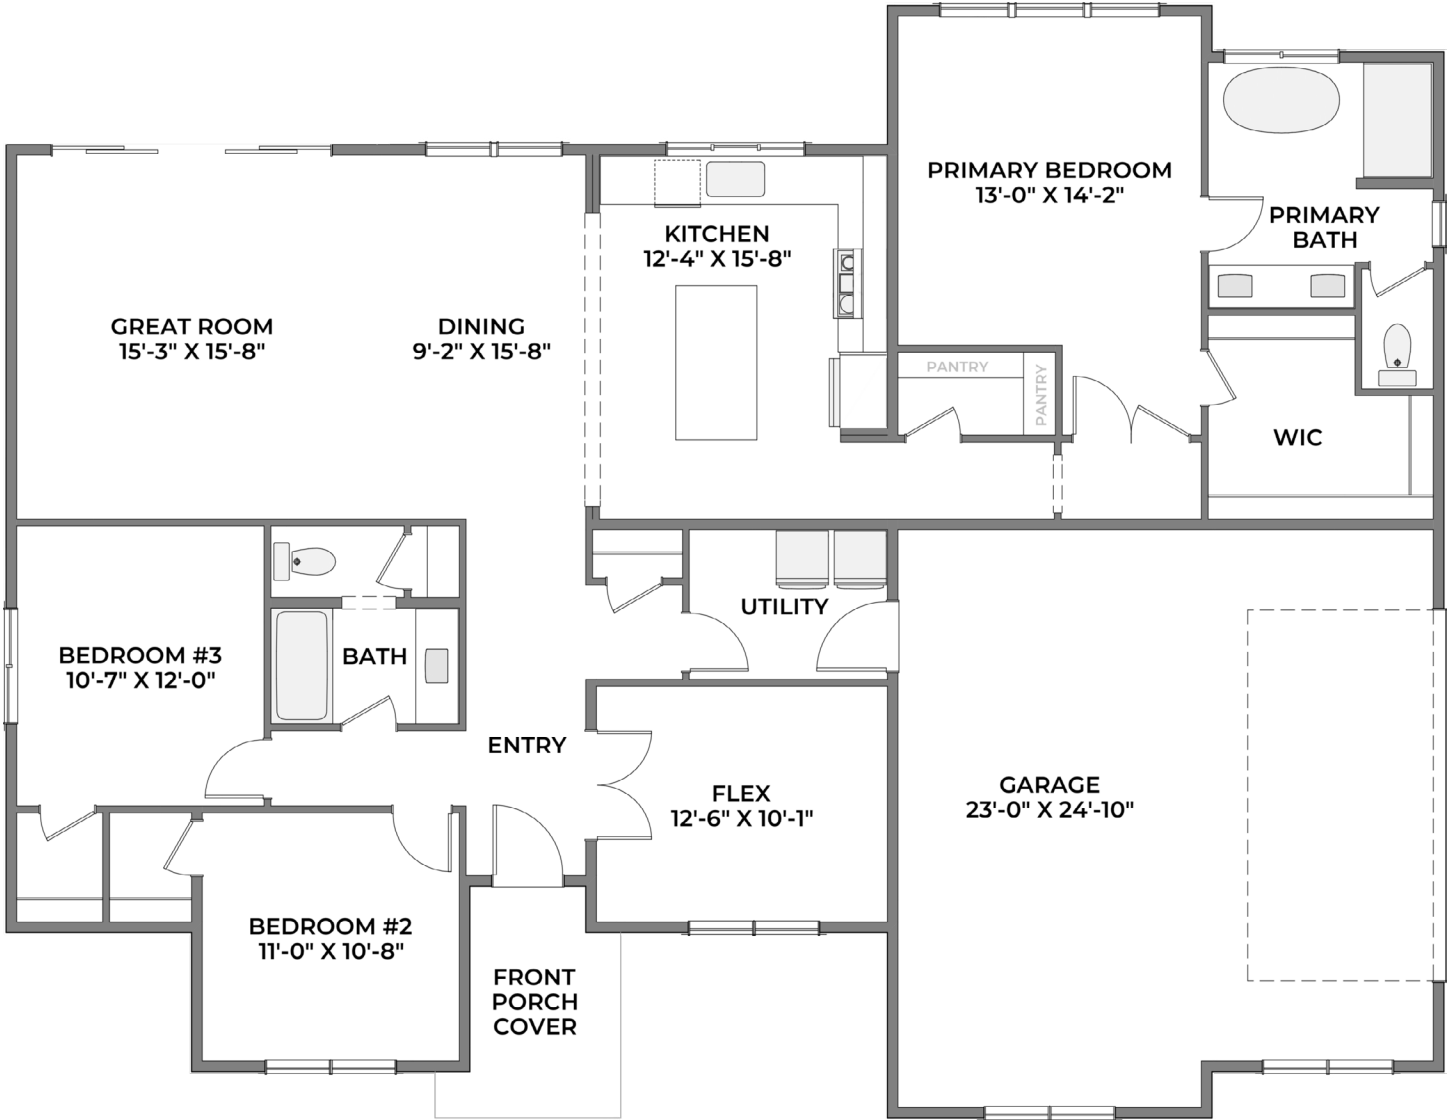

# MADRONA

## MODERN FARMHOUSE

1866 SF |  3+ |  2 |  2

AVAILABLE ELEVATION STYLES

- MODERN FARMHOUSE
- MODERN LUXE
- MOUNTAIN TIMBER

Renderings/photos may show optional upgrades not included in the base price