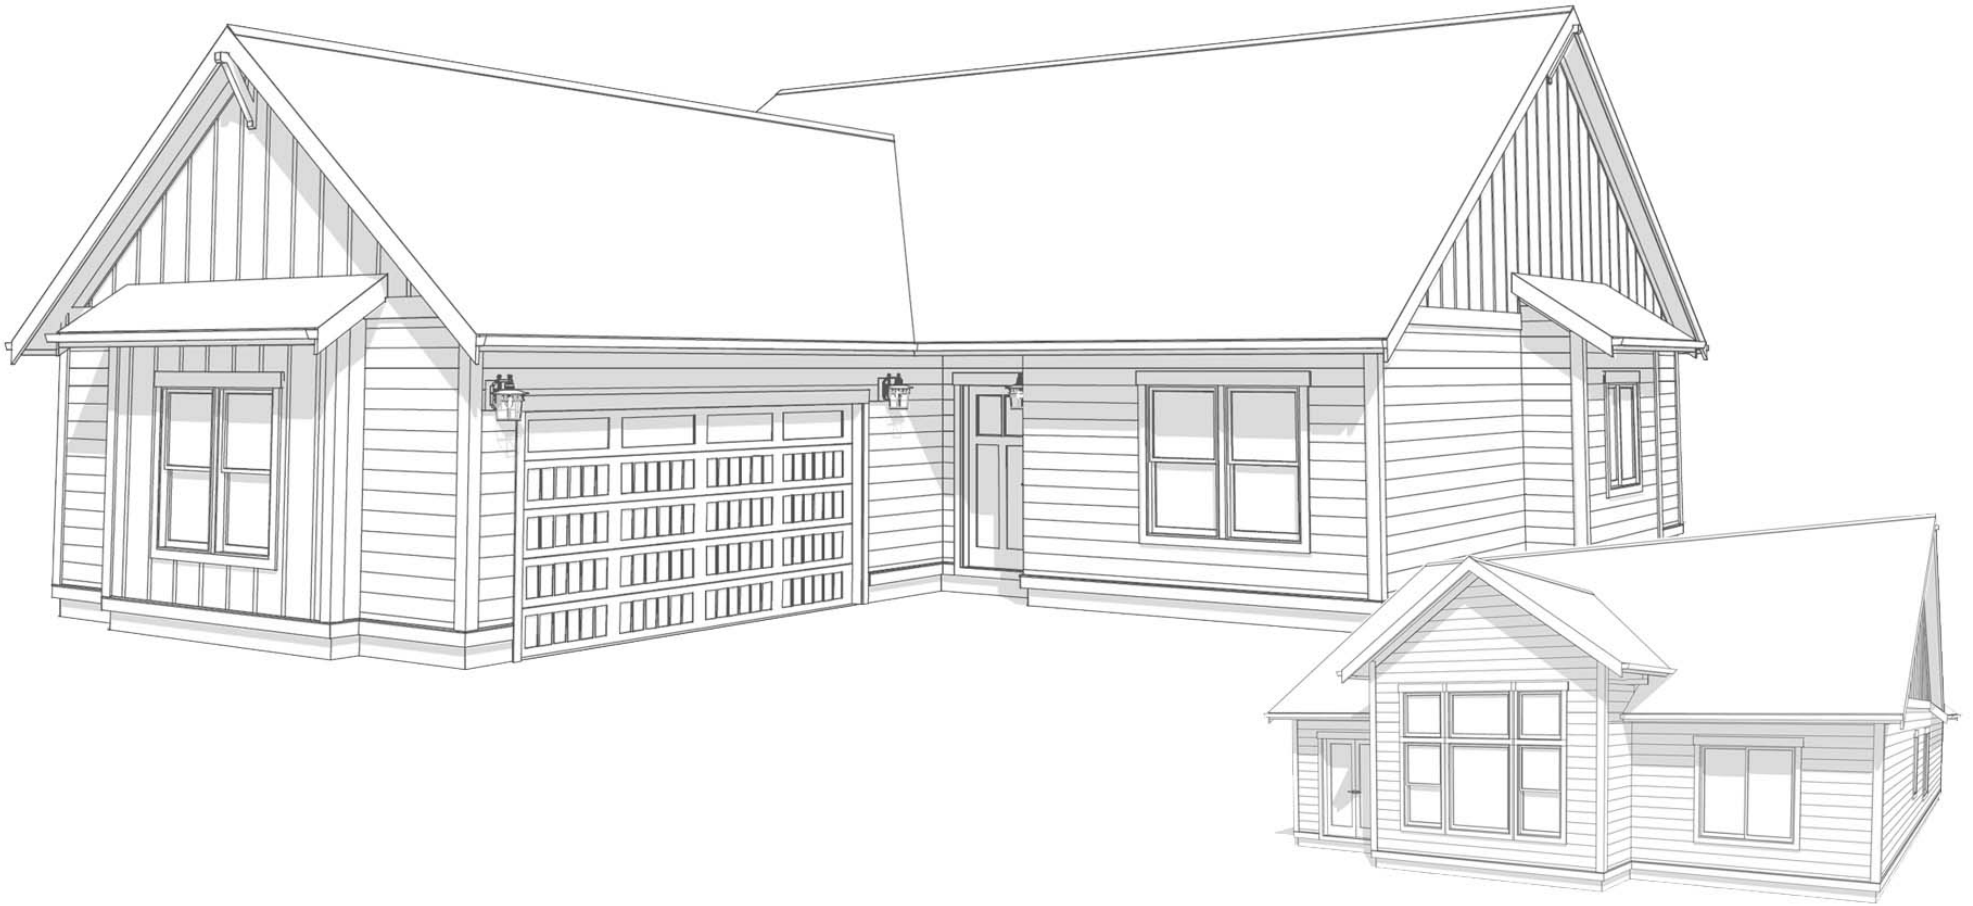

2 (+ study)

2

2

AVAILABLE ELEVATION STYLES

TRADITIONAL | MODERN | MODERN PRAIRIE

MODERN COASTAL | MODERN FARMHOUSE | TIMBER FRAME

Inspire
HOMES

John Paul
DESIGNED BY

LANGLEY

1470 SHOWN IN MODERN COASTAL

AVAILABLE SIZES

1470 - 40x62'

2 (+ study)

2

2

AVAILABLE ELEVATION STYLES

TRADITIONAL | MODERN | MODERN PRAIRIE

MODERN COASTAL | MODERN FARMHOUSE | TIMBER FRAME

Inspire
HOMES

John Paul
DESIGNED BY

LANGLEY

1470 SHOWN IN TRADITIONAL

AVAILABLE SIZES
1470 - 40x62'

2 (+ study)

2

2

AVAILABLE ELEVATION STYLES

TRADITIONAL | MODERN | MODERN PRAIRIE

MODERN COASTAL | MODERN FARMHOUSE | TIMBER FRAME

Inspire
HOMES

Experience the art of fine living in the Langley

A masterfully crafted house that seamlessly blends innovation and versatility. This striking residence features an open living area with high ceilings, a sunlit great room, a spacious kitchen, a private study, and two tranquil bedrooms. Offering a variety of architectural styles to suit your personal taste, the Langley provides the perfect canvas for crafting your dream home, merging luxury and adaptability for a lifetime of cherished memories.