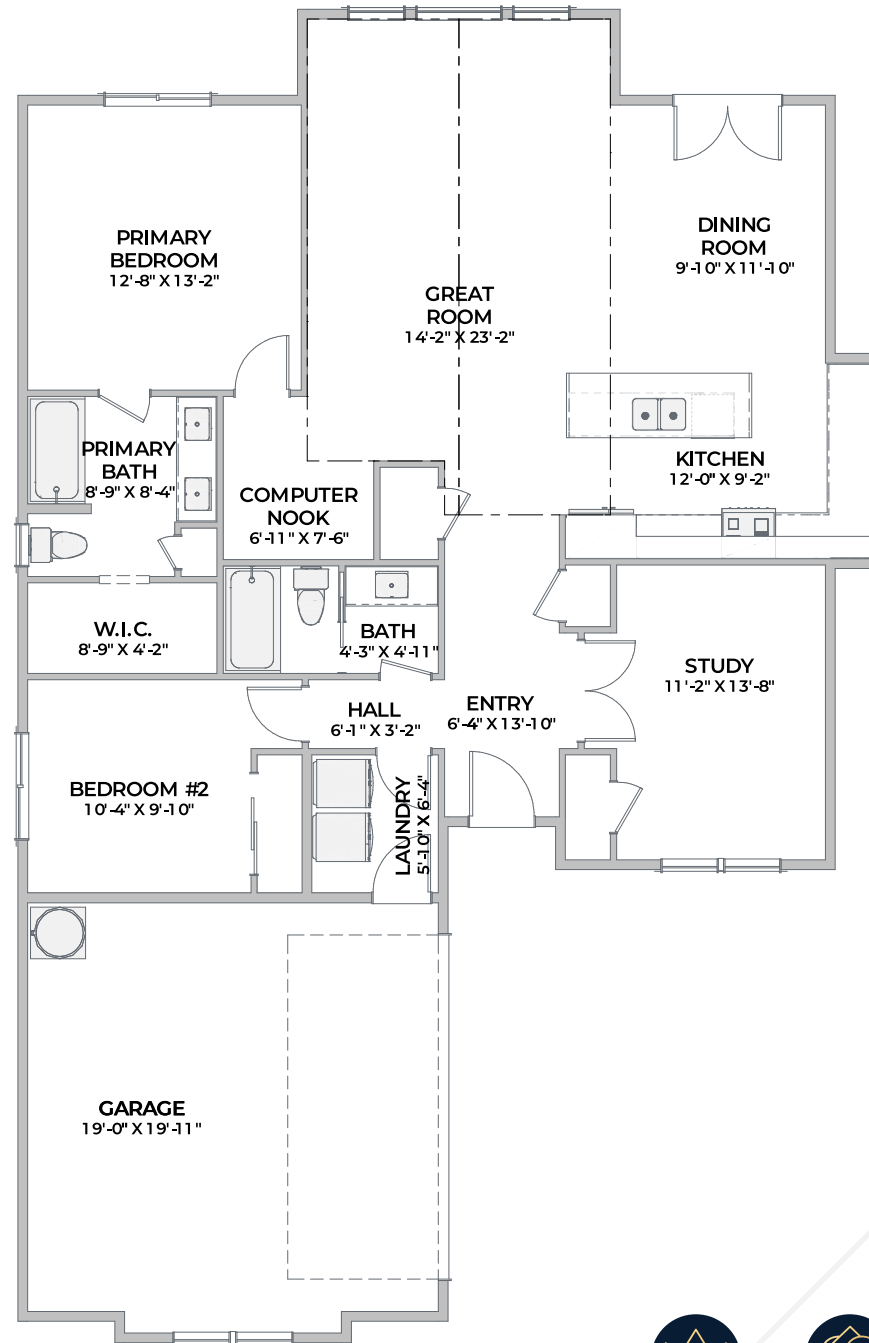

TRADITIONAL | MODERN | MODERN PRAIRIE

MODERN COASTAL | MODERN FARMHOUSE | TIMBER FRAME

Inspire
HOMES

John Paul
DESIGNED BY

LANGLEY

1470 SHOWN IN TRADITIONAL

AVAILABLE SIZES
1470 - 40x62'

2 (+ study)

2

2

AVAILABLE ELEVATION STYLES

TRADITIONAL | MODERN | MODERN PRAIRIE

MODERN COASTAL | MODERN FARMHOUSE | TIMBER FRAME

Inspire
HOMES

Experience the art of fine living in the Langley

A masterfully crafted house that seamlessly blends innovation and versatility. This striking residence features an open living area with high ceilings, a sunlit great room, a spacious kitchen, a private study, and two tranquil bedrooms. Offering a variety of architectural styles to suit your personal taste, the Langley provides the perfect canvas for crafting your dream home, merging luxury and adaptability for a lifetime of cherished memories.

POPULAR OPTIONS

ASK OFFICE FOR CURRENT PRICING

- 3-Car Garage
- Covered Outdoor Living Space
- Luxury Tiled Shower
- Glass Doors into Study
- 3th Bedroom with Closet
- Various Architectural Elevations

APPROX SQUARE FEET OF LIVING AREA

1470 LANGLEY
40x62'

PREMIUM INCLUSIONS

PERSONALIZED DESIGN

HEALTHY & EFFICIENT

BUILT TO LAST