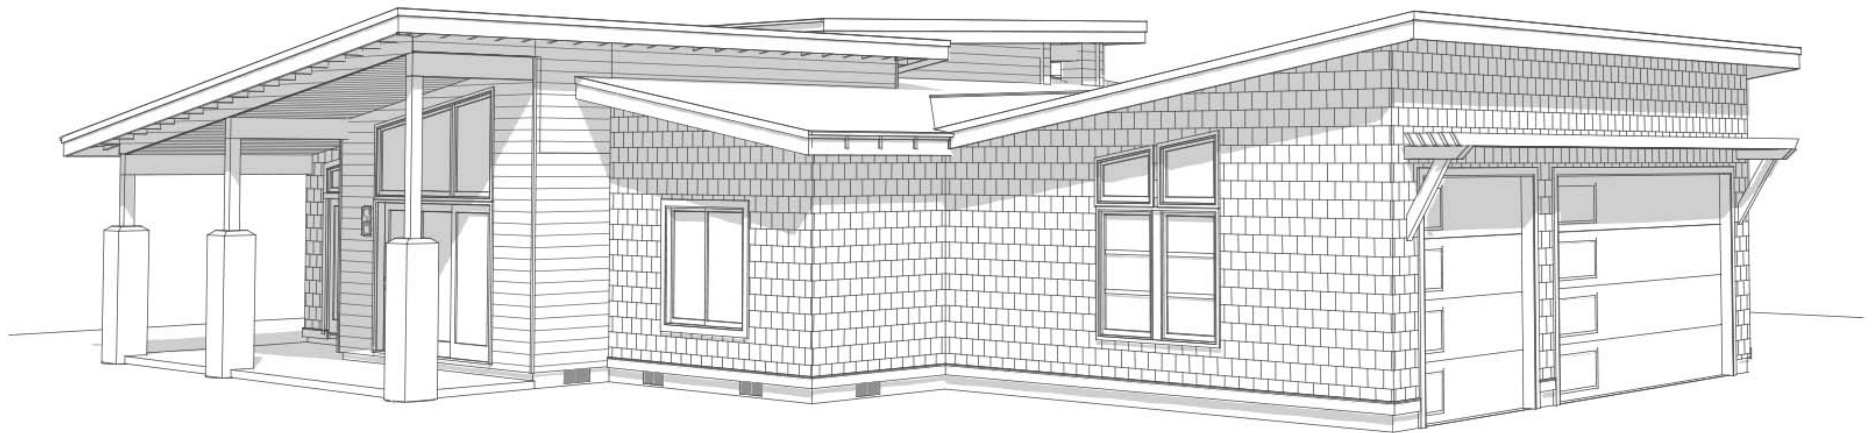

2 (+ study)

2

2

AVAILABLE ELEVATION STYLES

TRADITIONAL | MODERN | MODERN PRAIRIE

MODERN COASTAL | MODERN FARMHOUSE | TIMBER FRAME

Inspire
HOMES

John Paul
DESIGNED BY

LANGLEY

1470 SHOWN IN MODERN COASTAL

AVAILABLE SIZES

1470 - 40x62'

2 (+ study)

2

2

AVAILABLE ELEVATION STYLES

TRADITIONAL | MODERN | MODERN PRAIRIE

MODERN COASTAL | MODERN FARMHOUSE | TIMBER FRAME

Inspire
HOMES

John Paul
DESIGNED BY

LANGLEY

1470 SHOWN IN TRADITIONAL

AVAILABLE SIZES
1470 - 40x62'

2 (+ study)