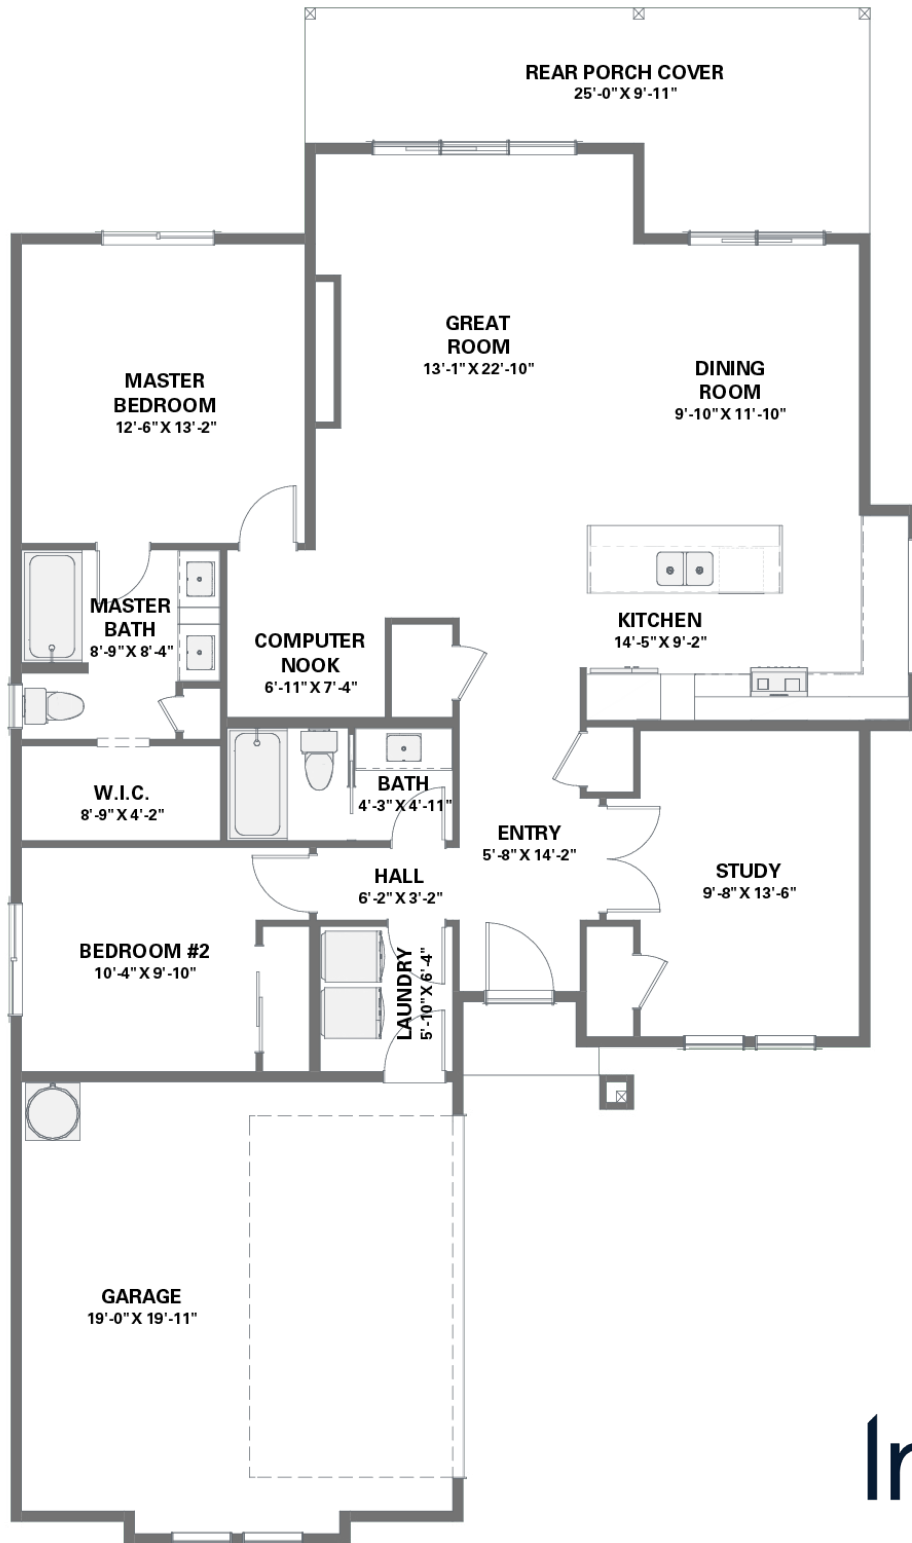

# LANGLEY

MODERN LUXE

1470 SF |  2+ |  2 |  2

AVAILABLE ELEVATION STYLES  
MODERN LUXE

Renderings/photos may show optional upgrades not included in the base price