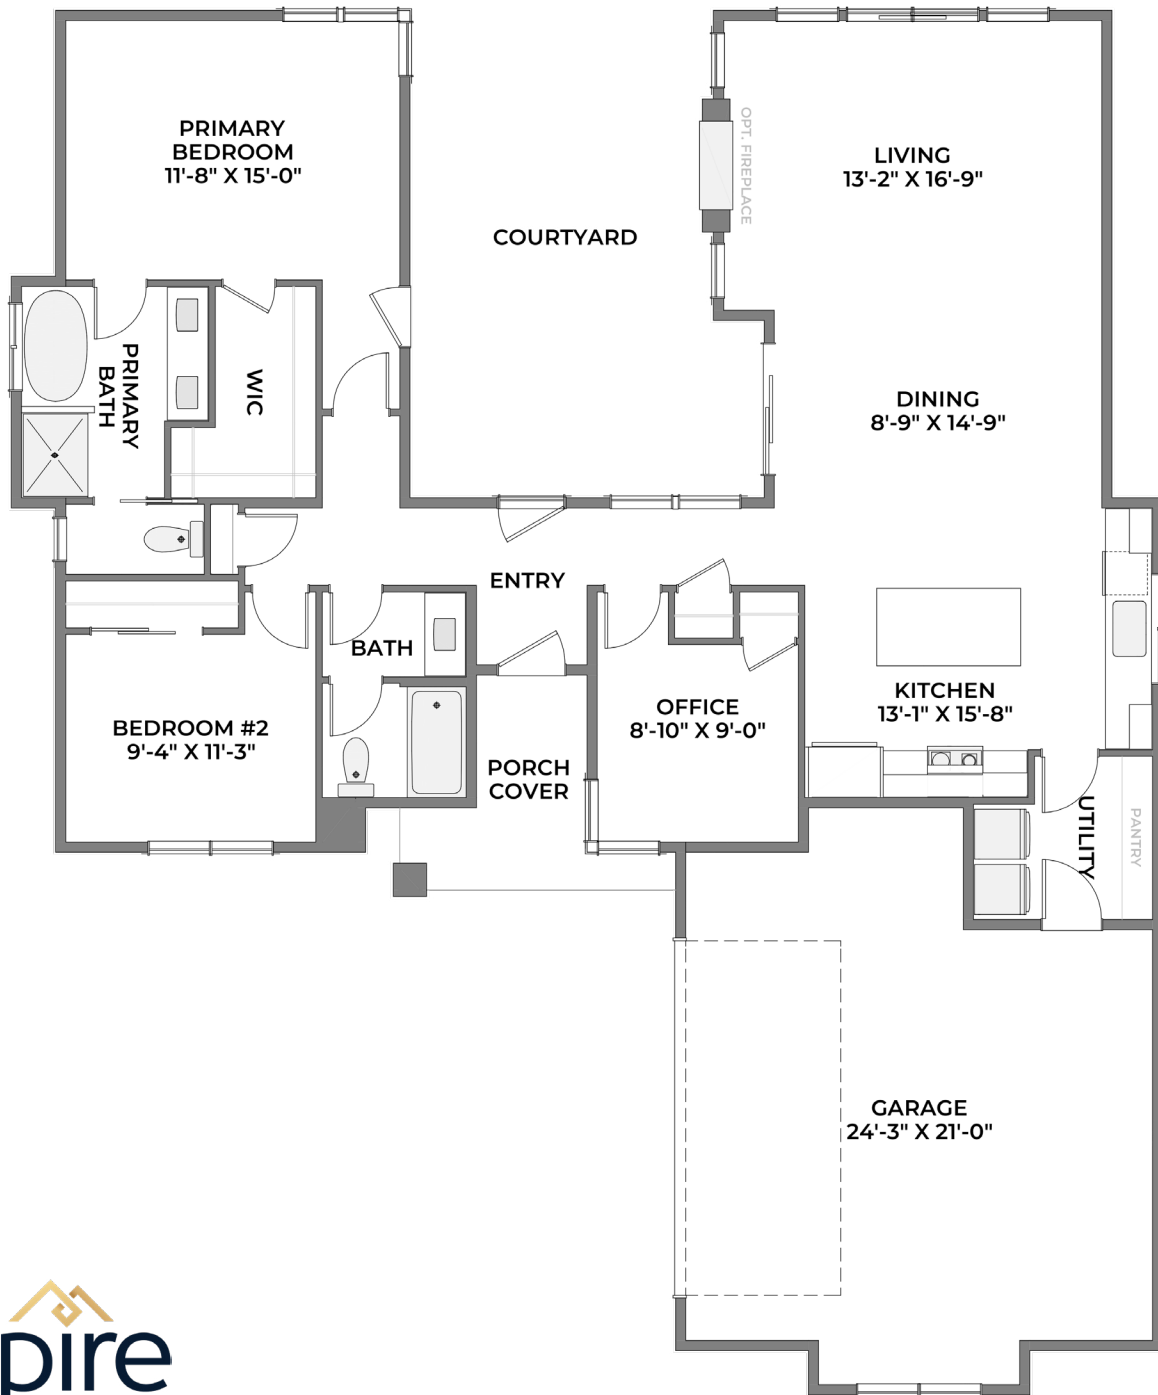

# ENCLAVE

MODERN LUXE

1499 SF |  2+ |  2 |  2

AVAILABLE ELEVATION STYLES  
 MODERN LUXE  
 MODERN FARMHOUSE

Renderings/photos may show optional upgrades not included in the base price