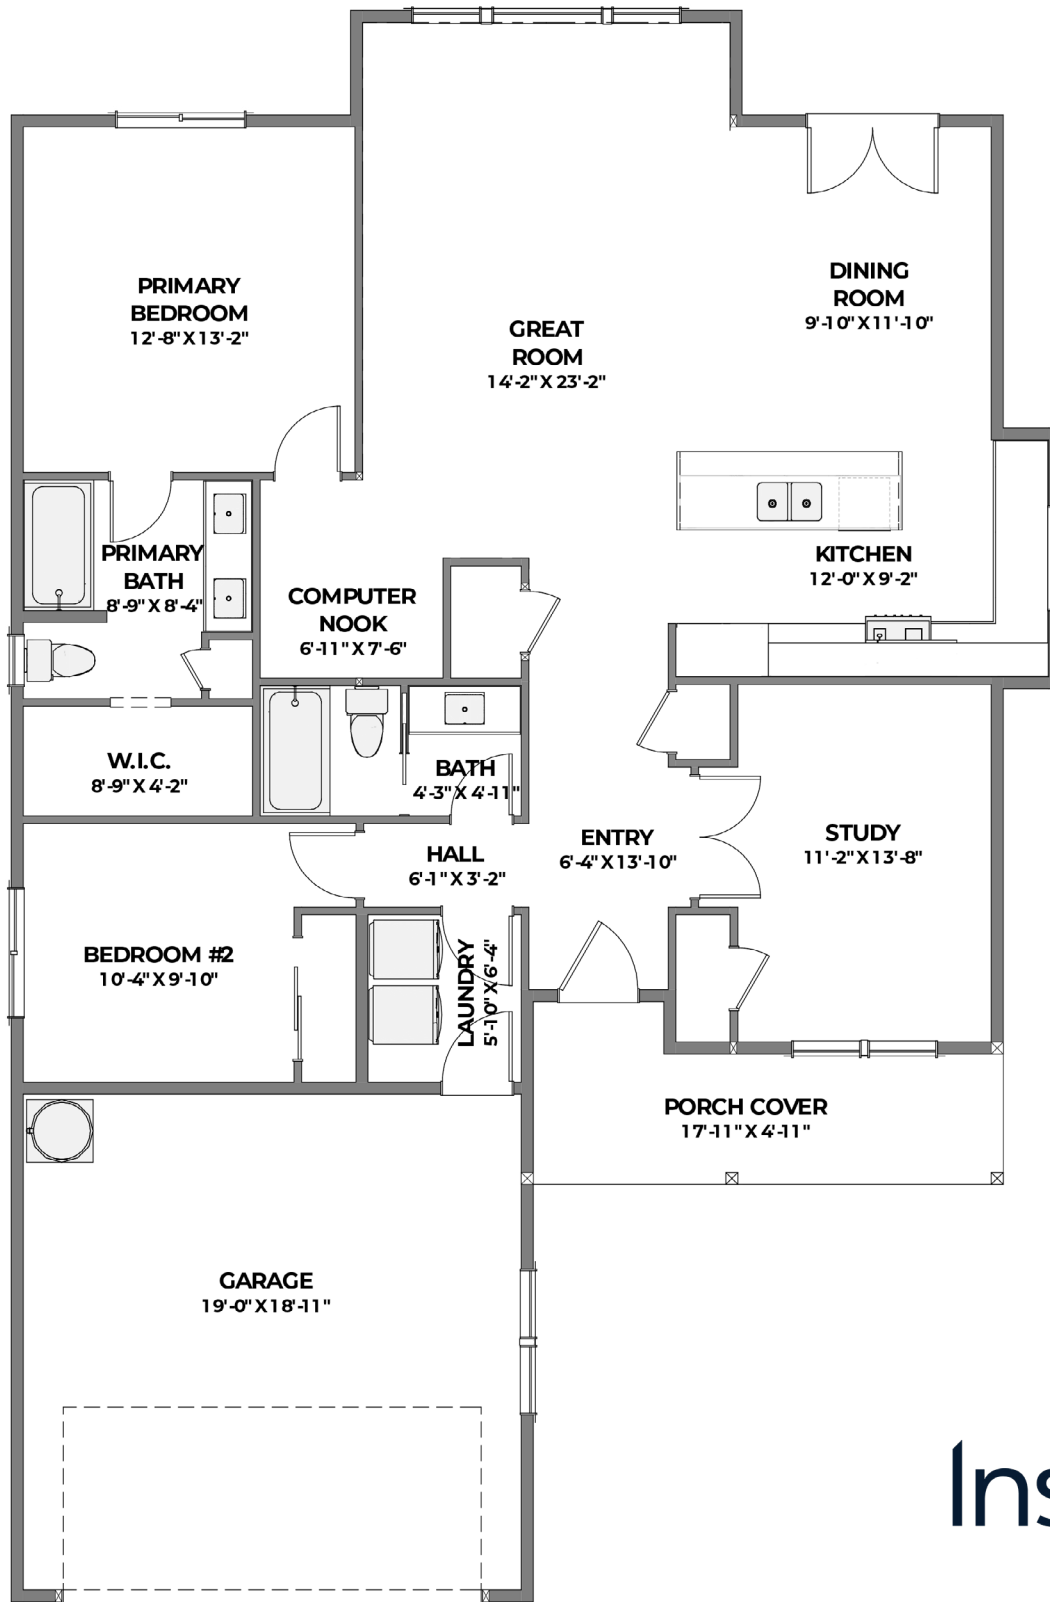

Inspire
HOMES

CHELAN

TRADITIONAL

1470 SF |  2+ |  2 |  2

AVAILABLE ELEVATION STYLES
TRADITIONAL

Renderings/photos may show optional upgrades not included in the base price