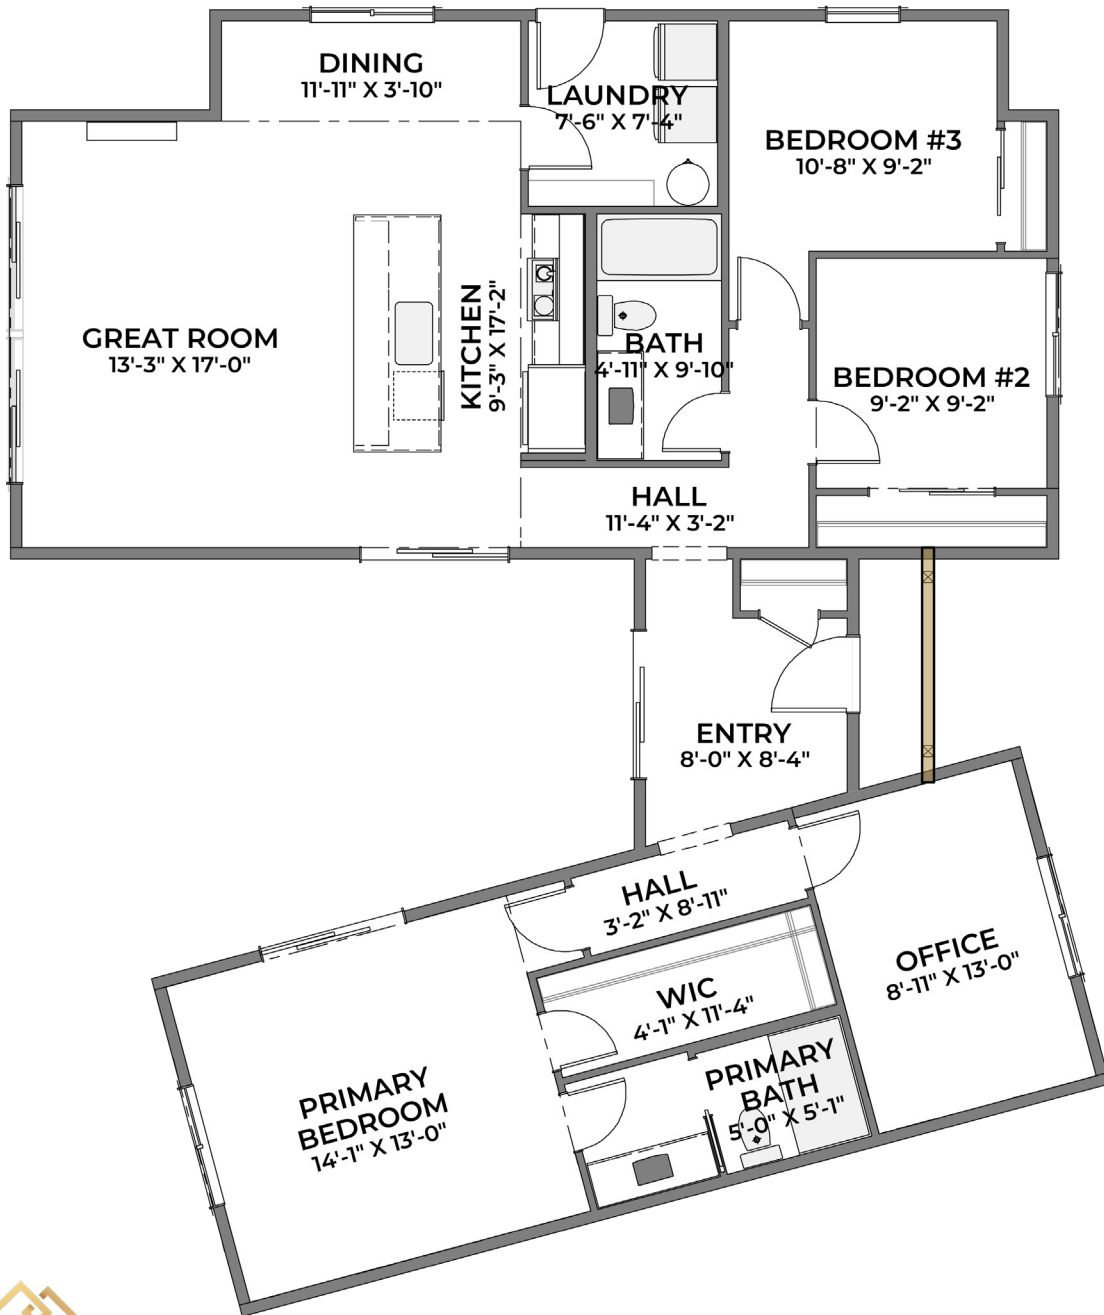

## TIMBER BARNDO

1482 SF |  3+ |  2

AVAILABLE ELEVATION STYLES

RUSTIC MODERN  
TIMBER BARNDO

Renderings/photos may show optional upgrades not included in the base price