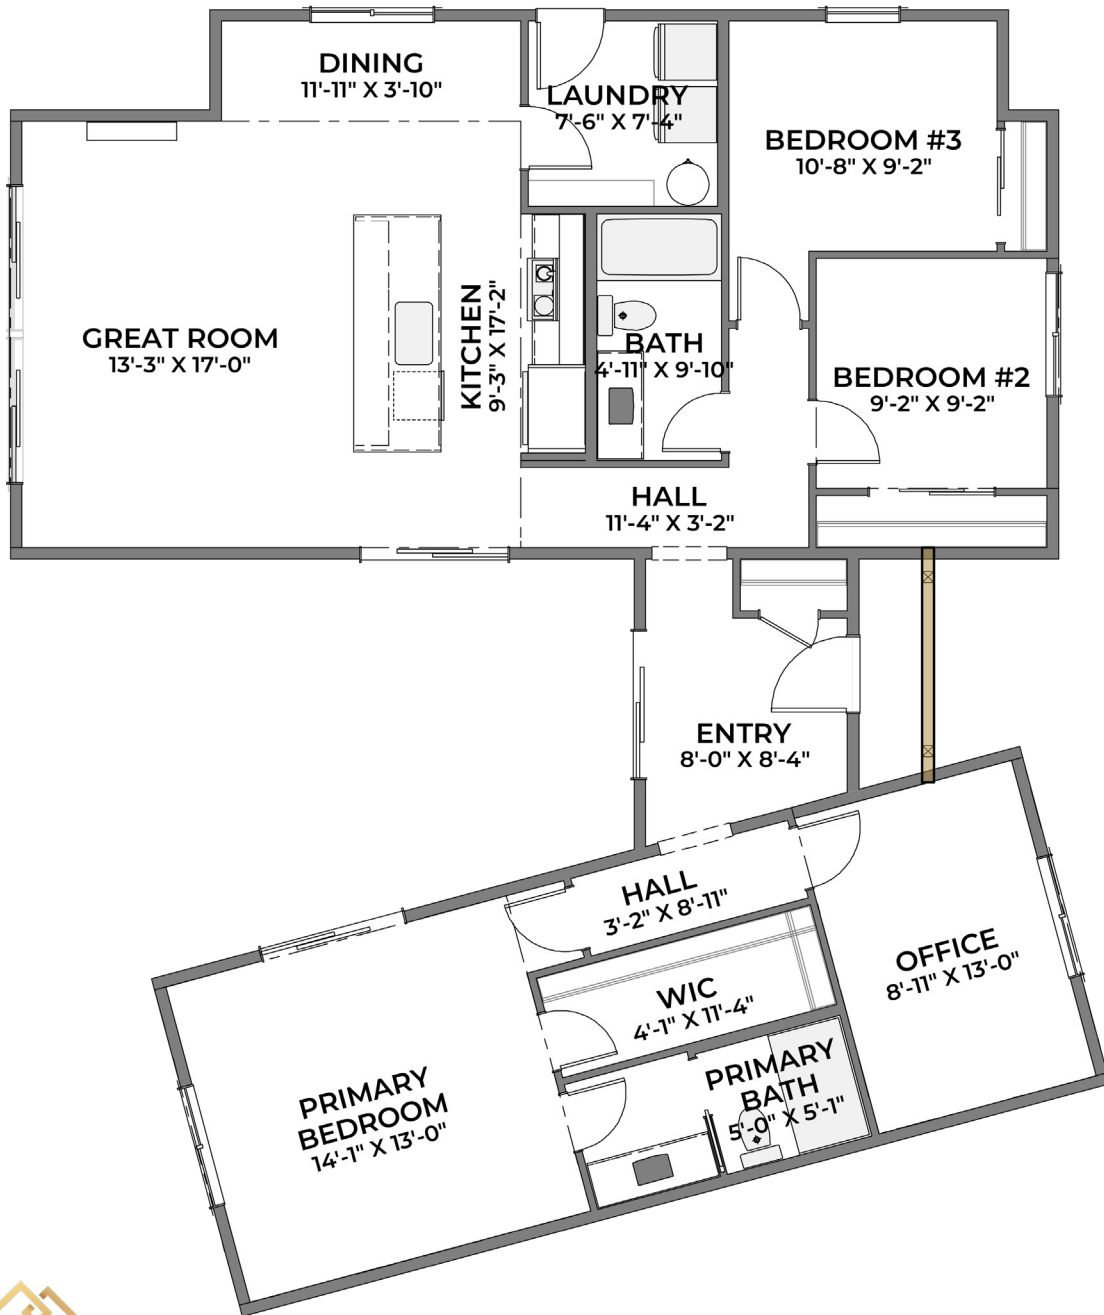

# CEDARBROOK

RUSTIC MODERN

1482 SF |  3+ |  2

Inspire Homes & Construction, Inc. All rights reserved. No use of this plan is permitted without the express written permission of both parties. Builder reserves the right to change plans and specifications without notice.

AVAILABLE ELEVATION STYLES

RUSTIC MODERN  
 TIMBER BARNDO

Renderings/photos may show optional upgrades not included in the base price