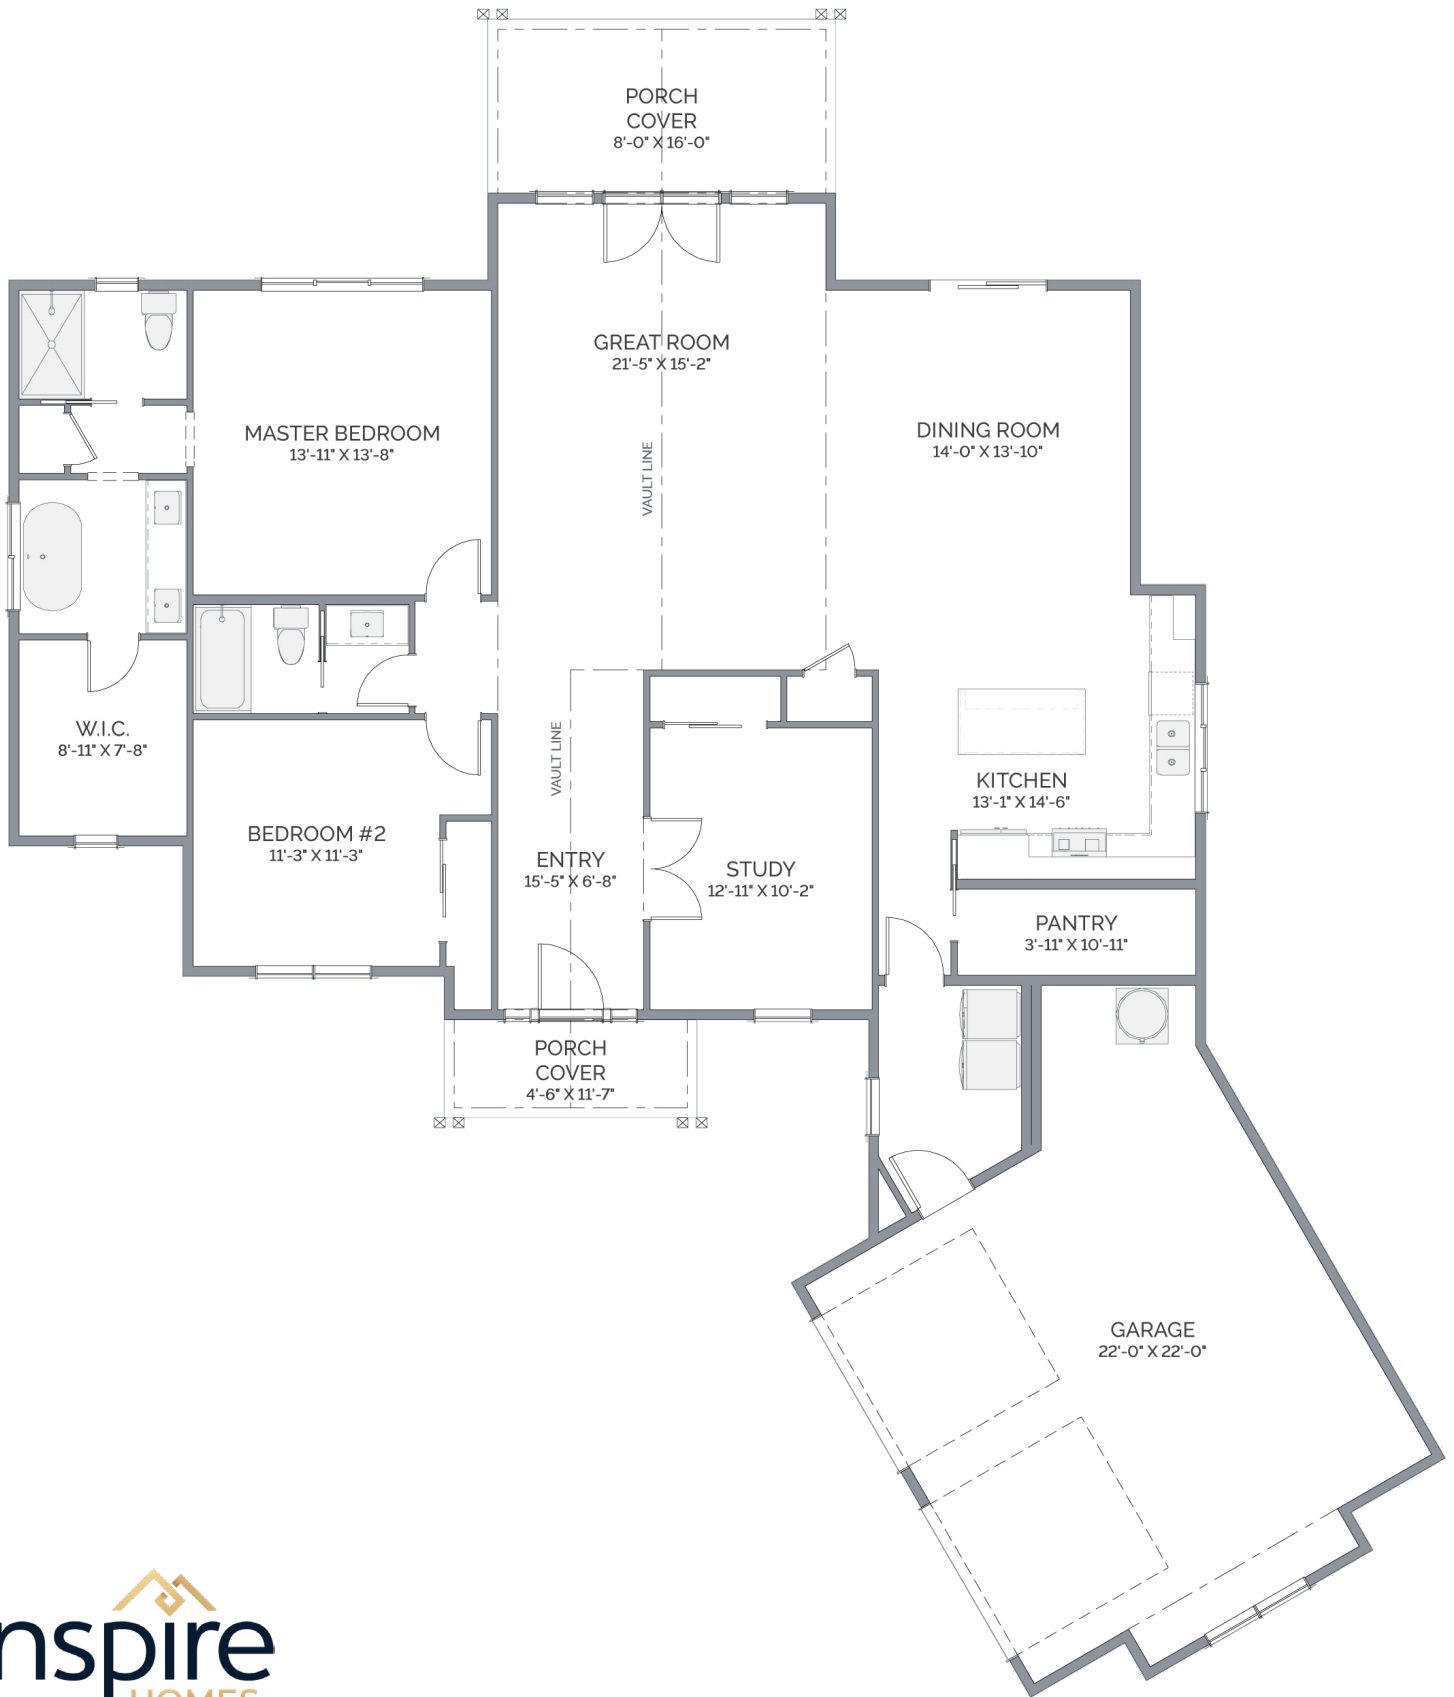

ASPEN

MOUNTAIN TIMBER

1715 SF |  2+ |  2 |  2

AVAILABLE ELEVATION STYLES

- MOUNTAN TIMBER
- MODERN FARMHOUSE
- NW CONTEMPORARY
- TRADITIONAL

Renderings/photos may show optional upgrades not included in the base price

AVAILABLE ELEVATION STYLES

- MOUNTAN TIMBER
- MODERN FARMHOUSE
- NW CONTEMPORARY
- TRADITIONAL

1858 SF | 2+ | 2 | 2

Renderings/photos may show optional upgrades not included in the base price

AVAILABLE ELEVATION STYLES
 MOUNTAN TIMBER
 MODERN FARMHOUSE
 NW CONTEMPORARY
 TRADITIONAL

2919 SF | 4+ | 3 | 2

Renderings/photos may show optional upgrades not included in the base price