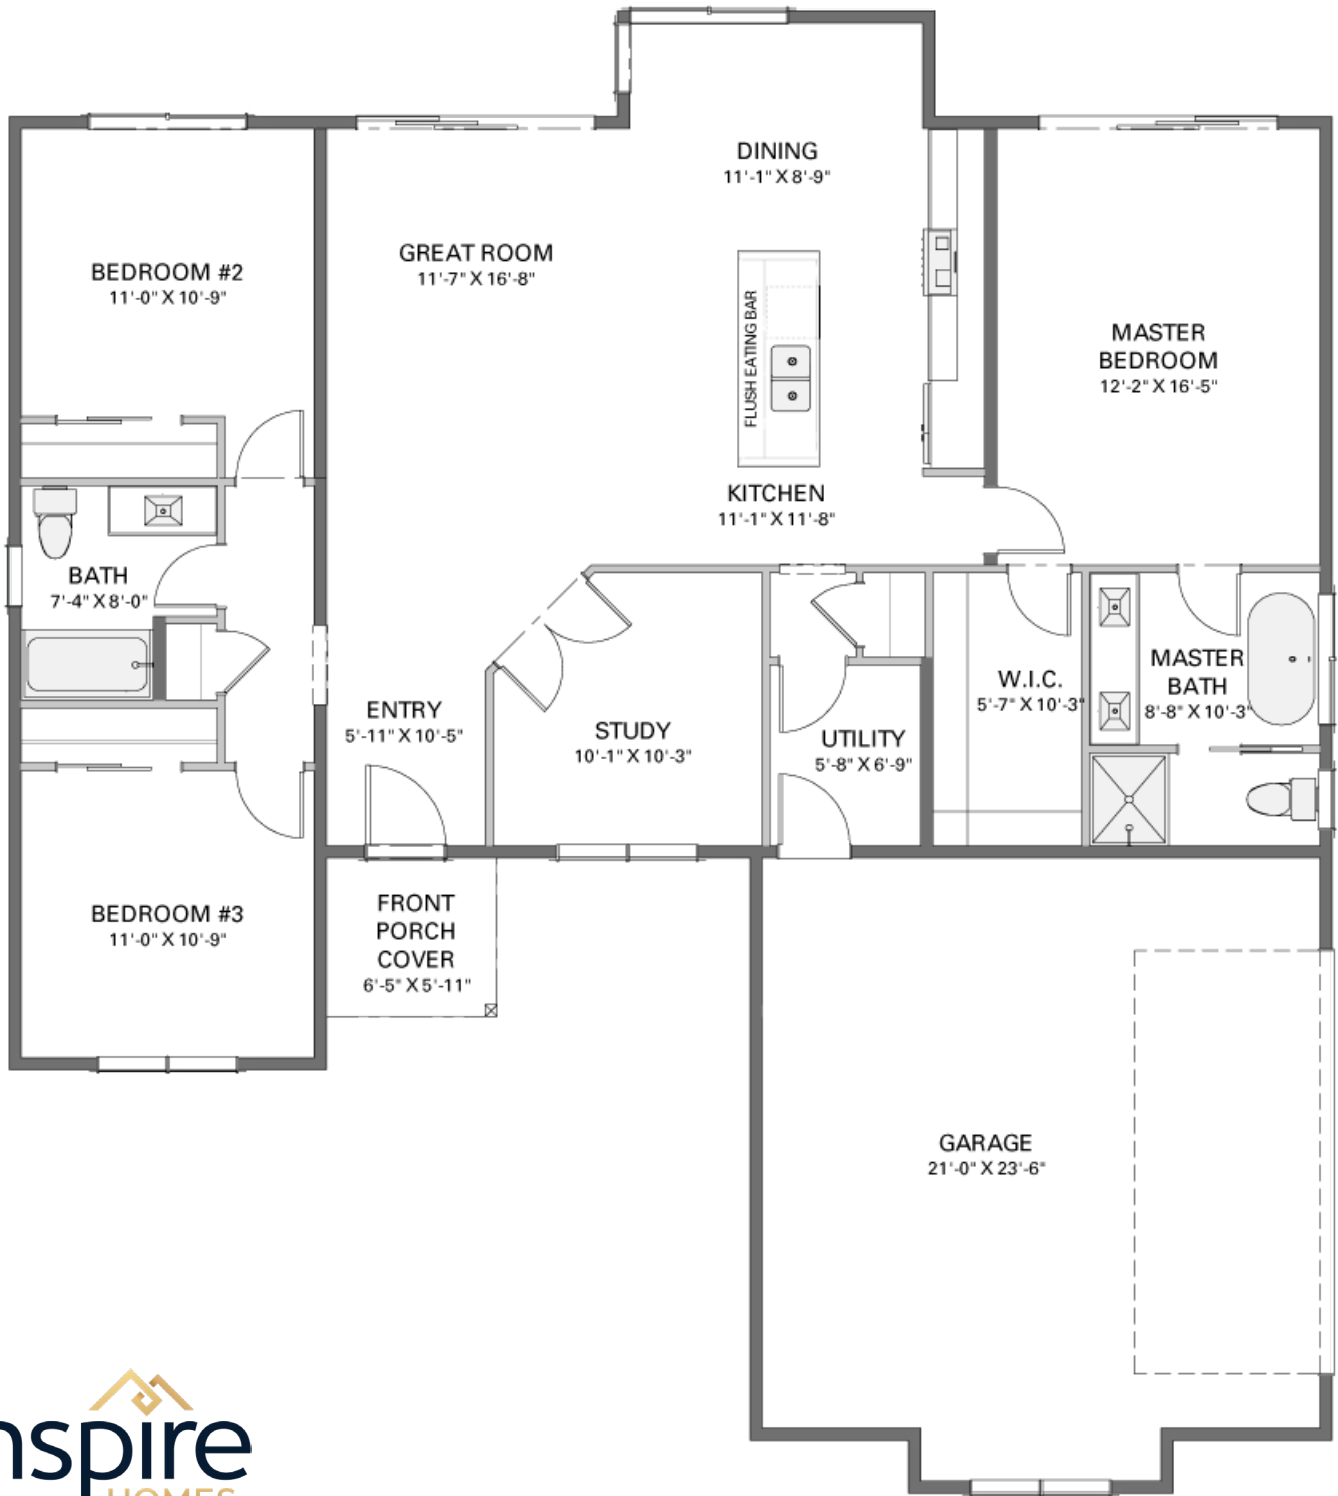

# ACACIA

MODERN LUXE

1544 SF |  3+ |  2 |  2

AVAILABLE ELEVATION STYLES  
**MODERN LUXE**

Renderings/photos may show optional upgrades not included in the base price